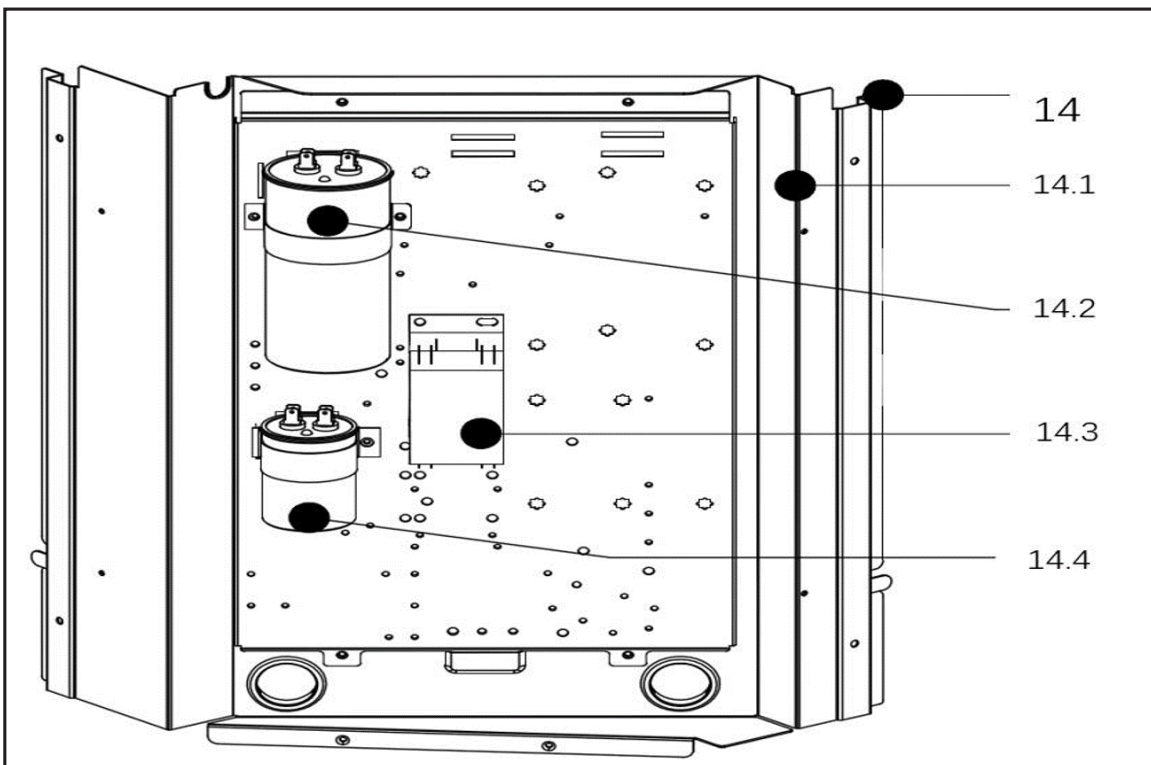

Comfort-Care® **Century**®
SE Series

Split System Air Conditioner

RSA1460S1A
Parts List

MARS®

EX_ID	Spare Parts Code	Part Name(EN)	Qty.	Recommend store spare parts
1.1	12223000A02870	Side panel assembly	2	
1.2	12223000A02929	Side panel assembly	2	
2	12223000002572	Side panel assembly	3	
3	12200104000038	Axial Flow Fan	1	
4	11002012000741	Single phase asynchronous motor	1	
5	12227700003729	Top Cover	1	
6	11301002000001	Stainless steel bolts	8	
7	12223000001094	Top cover assembly	1	
8	15823000004788	Condenser ass'y	1	
9	15423000005739	High pressure valve ass'y	1	
9.1	15500206000018	Block valve	1	
10	15423000005741	Discharge pipe ass'y	1	
10.1	17400516000032	Pressure switch	1	
11	15423000004821	Stop valve ass'y	1	
11.1	15500206000017	Bar-Stock Service Valve	1	
12	12223000005894	Base assembly	1	
13	11102010000369	Fixed Speed Scroll compressor	1	
14	17223000002290	E-part box assembly	1	
14.1	12223100000267	Installation plate of electric parts subassembly	1	
14.2	17400103000133	Capacitor	1	
14.3	11203502000032	AC contactor	1	
14.4	17400103000151	Capacitor	1	
15	12223100000240	Clapboard assembly	1	
16	12223000A05994	Side panel assembly	1	

Due to ongoing product improvements, specifications and dimensions are subject to change and correction without notice or incurring obligations. Determining the application and suitability for use of any product is the responsibility of the installer. Additionally, the installer is responsible for verifying dimensional data on the actual product prior to beginning any installation preparations.