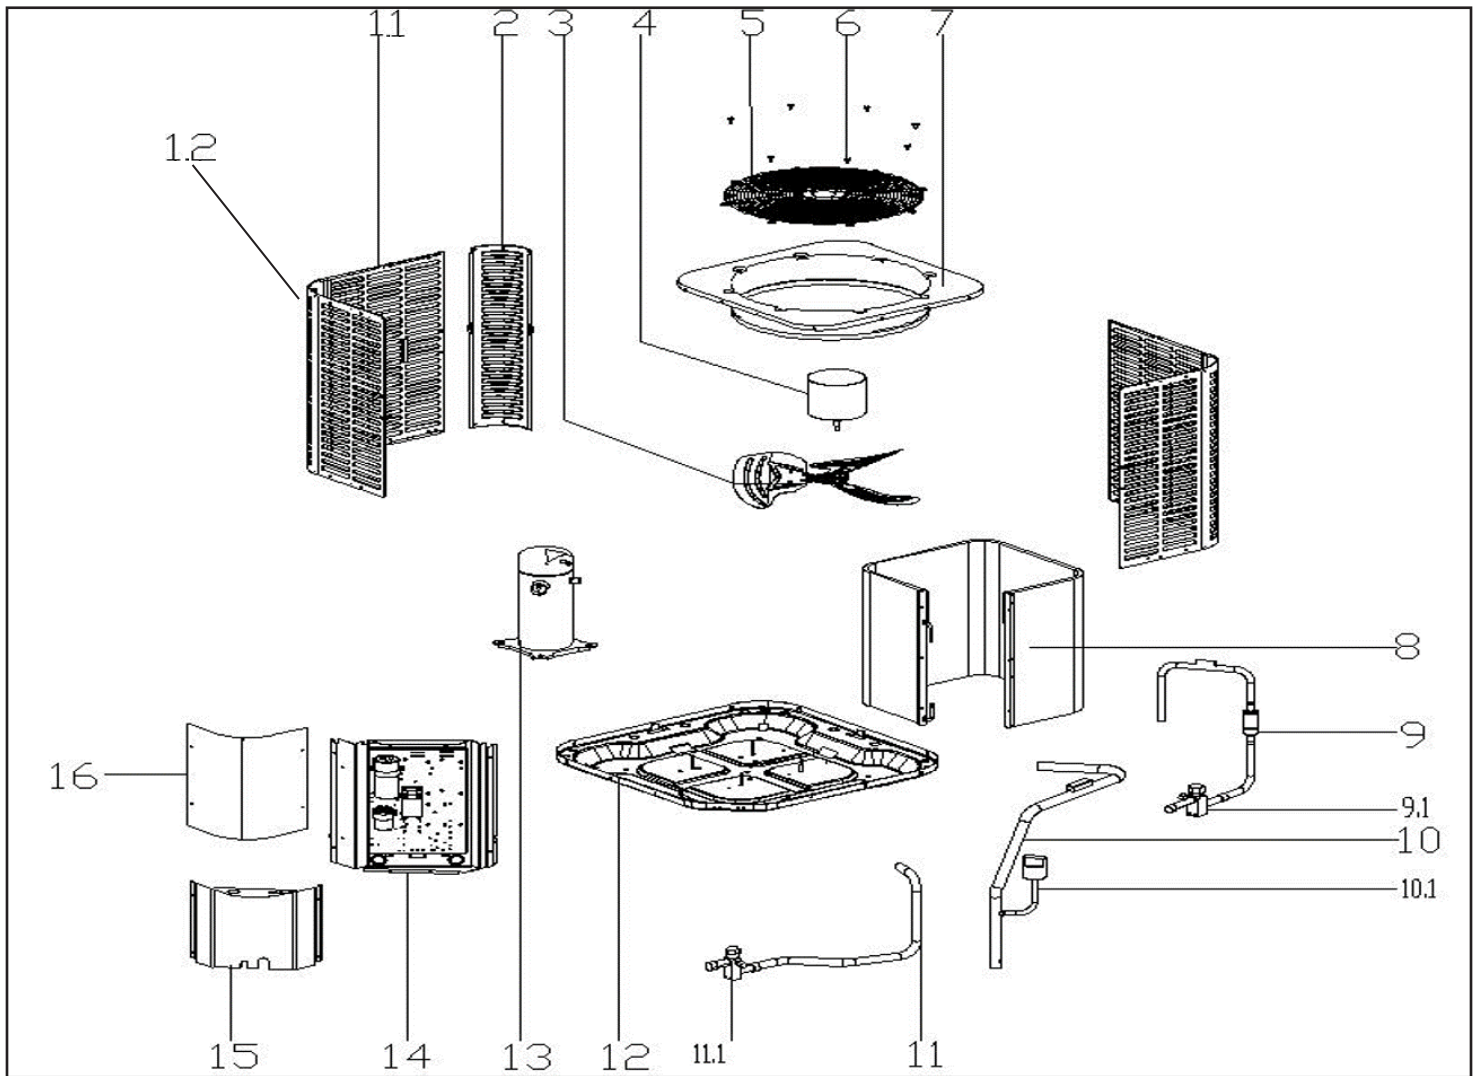

Comfort-Care® **Century**®
SE Series

Split System Air Conditioner

RSA1460S1A
Parts List

MARS®

EX_ID	Spare Parts Code	Part Name(EN)	Qty.	Recommend store spare parts
1.1	12223000A02870	Side panel assembly	2	
1.2	12223000A02929	Side panel assembly	2	
2	12223000002572	Side panel assembly	3	
3	12200104000038	Axial Flow Fan	1	
4	11002012000741	Single phase asynchronous motor	1	
5	12227700003729	Top Cover	1	
6	11301002000001	Stainless steel bolts	8	
7	12223000001094	Top cover assembly	1	
8	15823000004788	Condenser ass'y	1	
9	15423000005739	High pressure valve ass'y	1	
9.1	15500206000018	Block valve	1	
10	15423000005741	Discharge pipe ass'y	1	
10.1	17400516000032	Pressure switch	1	
11	15423000004821	Stop valve ass'y	1	
11.1	15500206000017	Bar-Stock Service Valve	1	
12	12223000005894	Base assembly	1	
13	11102010000369	Fixed Speed Scroll compressor	1	
14	17223000002290	E-part box assembly	1	
14.1	12223100000267	Installation plate of electric parts subassembly	1	
14.2	17400103000133	Capacitor	1	
14.3	11203502000032	AC contactor	1	
14.4	17400103000151	Capacitor	1	
15	12223100000240	Clapboard assembly	1	
16	12223000A05994	Side panel assembly	1	

Due to ongoing product improvements, specifications and dimensions are subject to change and correction without notice or incurring obligations. Determining the application and suitability for use of any product is the responsibility of the installer. Additionally, the installer is responsible for verifying dimensional data on the actual product prior to beginning any installation preparations.